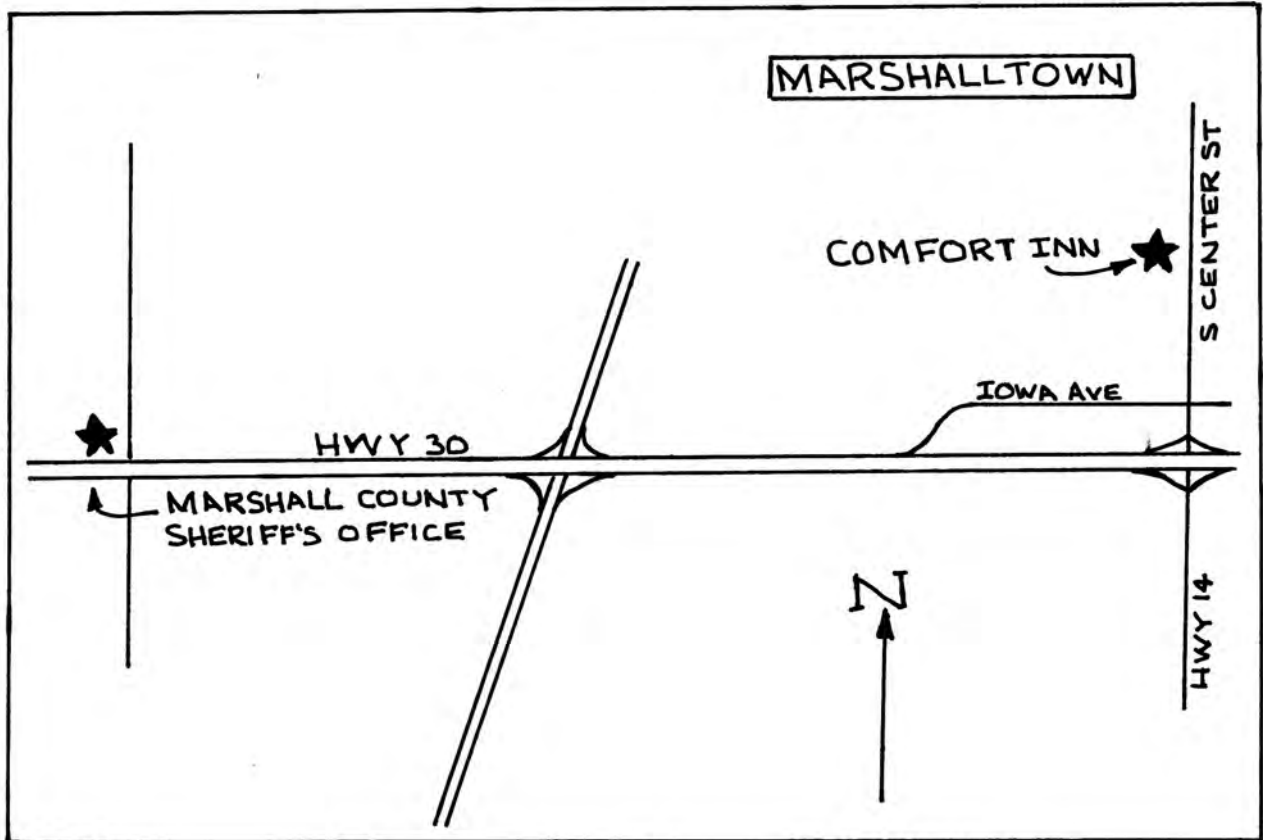

HOW TO GET THERE.....

**MARSHALL COUNTY
SHERIFF'S OFFICE
COMPLEX AND GROUNDS**

2369 Jessup Ave
Marshalltown, IA 50158

Camping available
on the grounds

COMFORT INN
2613 South Center St (Hwy 14)
Marshalltown, IA 50158